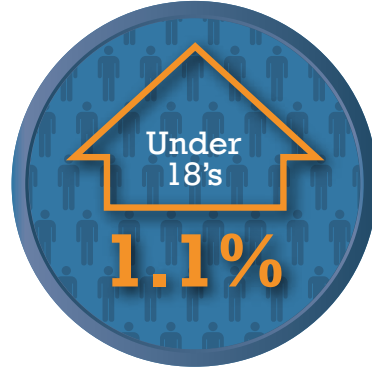

Gender balance
in West Berkshire 2017

Estimated number of households
in West Berkshire 2011-2017

*An increase from 61,400 in 2011 to 61,900 in 2017

International migration (net)
mid 2016 to mid 2017*

* 857 moved into West Berkshire and 749 moved away

Internal migration (net)
mid 2016 to mid 2017*

* 8,242 moved into West Berkshire and 8,144 moved away

Population change
in West Berkshire 2011-2017*

* Population of West Berkshire in 2011-153,822
in 2017-158,473

Population change
in West Berkshire 2011-2017*

* Population under 18 in 2011-35,394
in 2017-35,790

Population change
in West Berkshire 2011-2017*

* Population aged 16-64 in 2011-99,105
in 2017-97,569

Population change
in West Berkshire 2011-2017*