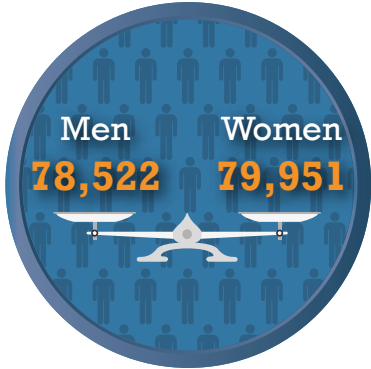

Gender balance
in West Berkshire 2017

Estimated number of households
in West Berkshire 2011-2017

*An increase from 61,400 in 2011 to 61,900 in 2017

International migration (net)
mid 2016 to mid 2017*

* 857 moved into West Berkshire and 749 moved away

Internal migration (net)
mid 2016 to mid 2017*

* 8,242 moved into West Berkshire and 8,144 moved away

Population change
in West Berkshire 2011-2017*

* Population of West Berkshire in 2011-153,822
in 2017-158,473

Population change
in West Berkshire 2011-2017*

* Population under 18 in 2011-35,394
in 2017-35,790

Population change
in West Berkshire 2011-2017*

* Population aged 16-64 in 2011-99,105
in 2017-97,569

Population change
in West Berkshire 2011-2017*

* Population under over 65 in 2011-23,626
in 2017-29,344