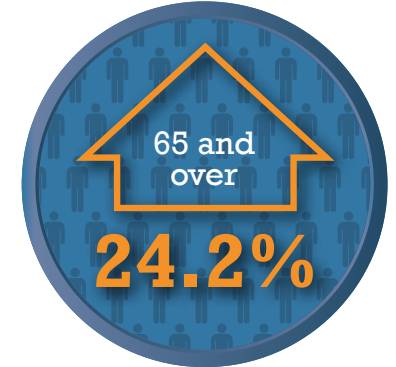

Gender balance
in West Berkshire 2017

Estimated number of households
in West Berkshire 2011-2017

*An increase from 61,400 in 2011 to 61,900 in 2017

International migration (net)
mid 2016 to mid 2017*

* 857 moved into West Berkshire and 749 moved away

Internal migration (net)
mid 2016 to mid 2017*

* 8,242 moved into West Berkshire and 8,144 moved away

Population change
in West Berkshire 2011-2017*

* Population of West Berkshire in 2011-153,822
in 2017-158,473

Population change
in West Berkshire 2011-2017*

* Population under 18 in 2011-35,394
in 2017-35,790

Population change
in West Berkshire 2011-2017*

* Population aged 16-64 in 2011-99,105
in 2017-97,569

Population change
in West Berkshire 2011-2017*

* Population under over 65 in 2011-23,626
in 2017-29,344