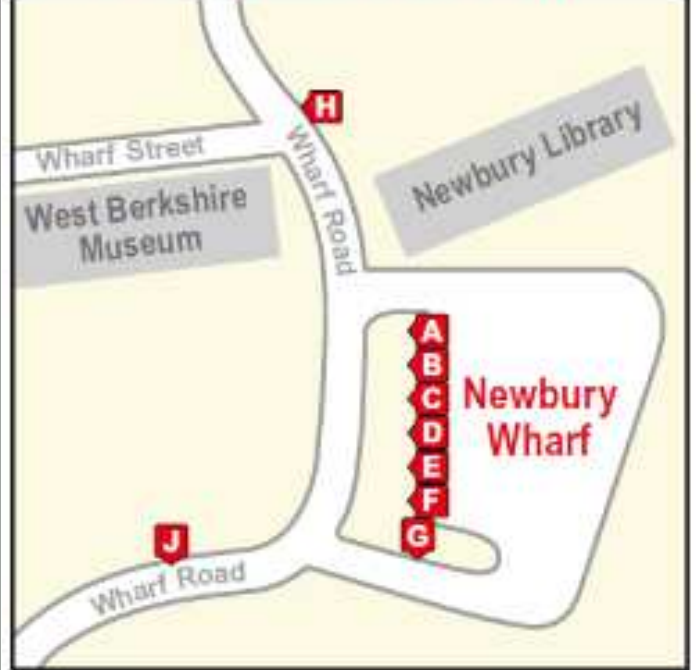

**Newbury Wharf bus stop locations from
Sunday 2nd December 2018**

Transport operators

Kennections and Reading Buses

0118 959 4000

www.reading-buses.co.uk and
www.reading-buses.co.uk/kennections

Newbury & District

01635 33855

www.newburyanddistrict.co.uk

Stagecoach

0845 121 0190

www.stagecoachbus.com

Tourist Coaches

01722 338359

www.touristcoaches.co.uk

West Berkshire Council Transport Services

01635 503 248

www.westberks.gov.uk/transport

For more information:

West Berkshire Council Transport Services

01635 503 248 www.westberks.gov.uk/transportchanges