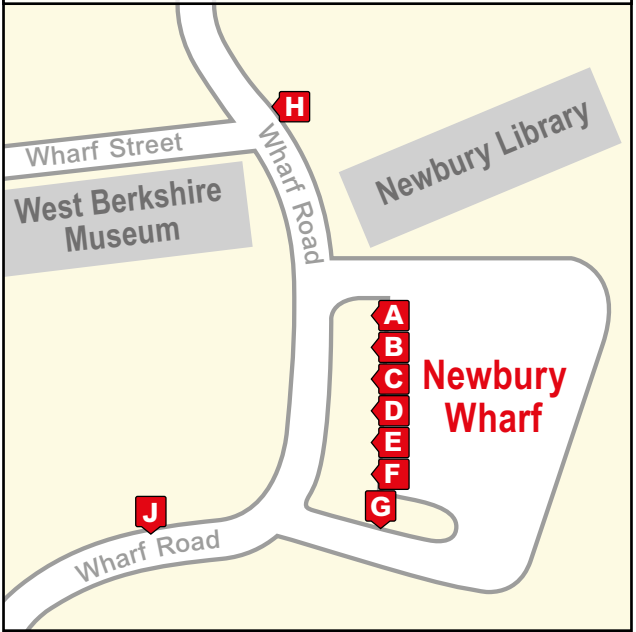

Route and stop arrangements will be subject to further review with the bus companies, in light of operational experience

Where to get on your bus in Newbury, from 2 December 2018

Route	From Newbury towards	Get on at
The LINK	Newtown Road / Greenham Business Park / Kingsclere / Basingstoke	Newbury Wharf Bay A Cheap Street Stop O
jet black 1	Turnpike Estate / West Berks Hospital / Thatcham / Theale / Reading	Newbury Wharf Bay A Park Way Stop P Park Way Top Stop R
1a, 1b, 1c, 1d	A4 London Road / West Berks Hospital / Thatcham	Cheap Street Stop O Newbury Wharf Bay B Newbury Station Stop T* Park Way Stop P Park Way Top Stop R

** stop served only on certain journeys*

Route	From Newbury towards	Get on at
2, 2a	Enborne Road / Valley Road / Wash Common / Monks Lane / Newbury College / Greenham / (Tesco Superstore) / Pigeon's Farm	Newbury Wharf Bay B Cheap Street Stop O
3, 3a	Enborne Road / Enborne / Hamstead Marshall / Kintbury / Inkpen / Hungerford	Newbury Wharf Bay A Cheap Street Stop O
3x	Hungerford via A4 and Halfway (early morning only)	Newbury Wharf Bay A Park Way Stop P Park Way Top Stop R

** Stop served only on certain journeys*

Route	From Newbury towards	Get on at
8	Racecourse Road / Westwood Road / The Nightingales / Greenham (Tesco Superstore) / Pigeon's Farm	Newbury Wharf Bay C Cheap Street Stop N+
9	Racecourse Road / The Racecourse	Newbury Wharf Bay C Cheap Street Stop N+
41	Ashmore Green / Upper Bucklebury / Chapel Row / Beenham (Thursdays only)	Newbury Wharf Bay C Park Way Stop P Park Way Top Stop R
103, 103a, 103b, 103c	The Nightingales / Valley Road / Wendan Road / Greenham (Tesco superstore) / Greenham Business Park / Bishop's Green	Newbury Wharf Bay C Cheap Street Stop O Market Street Stop M*