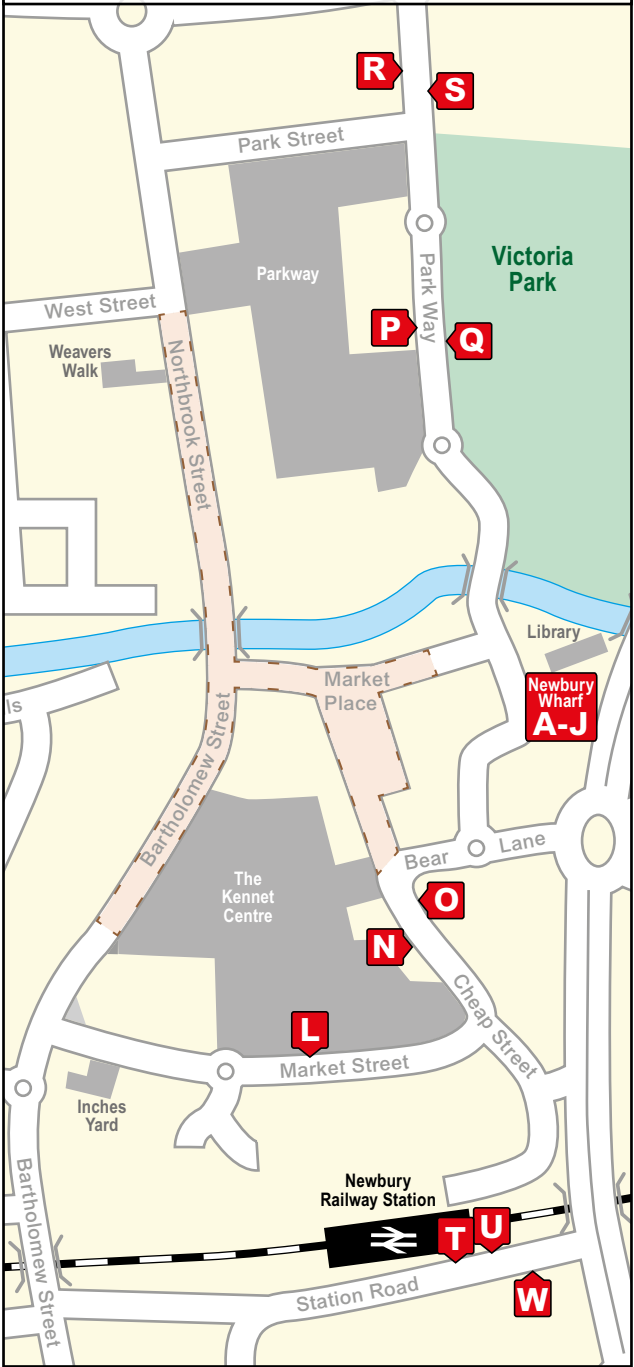

Newbury town centre bus stop locations from Sunday 2 December 2018